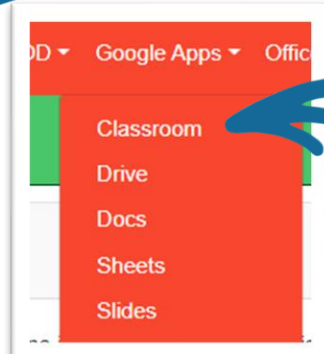

Password:
Same as you use at school

option one

accessing
Google
Classroom

Via the school's intranet

You will be taken to the School's intranet homepage

Click on the **GOOGLE APPS** drop down box

Choose **CLASSROOM**